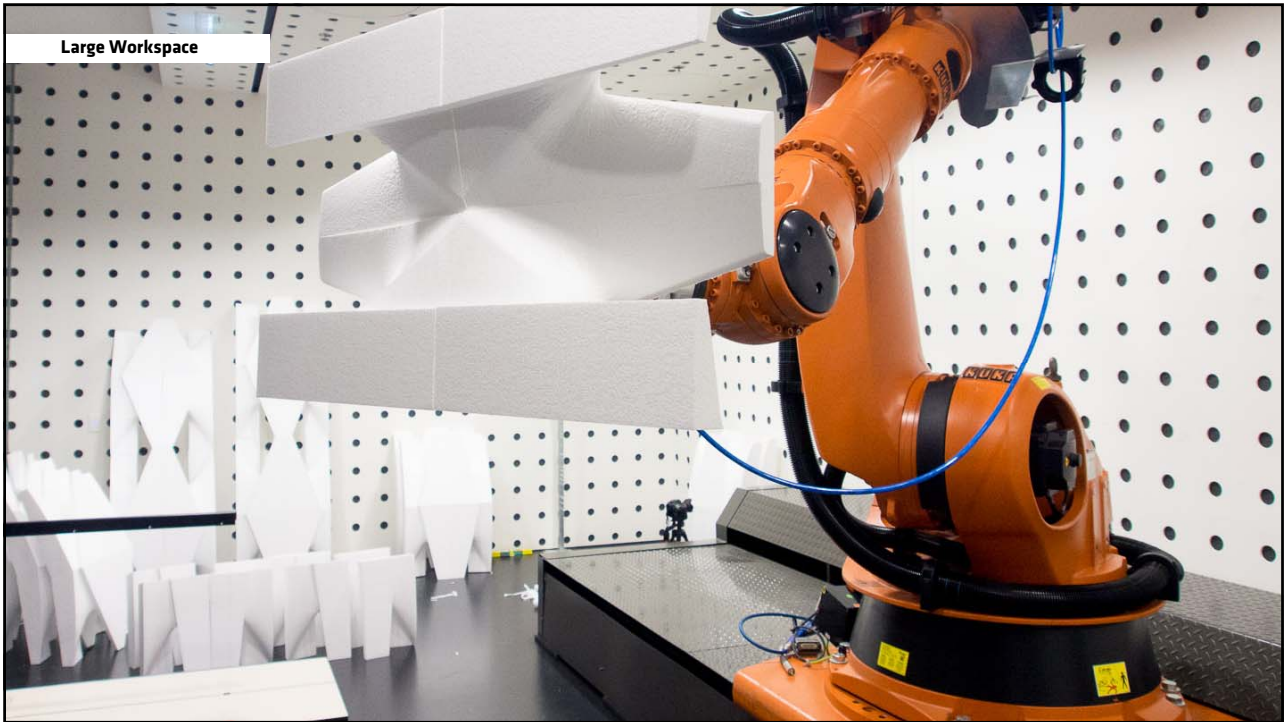

Preliminary Slides, only for preview