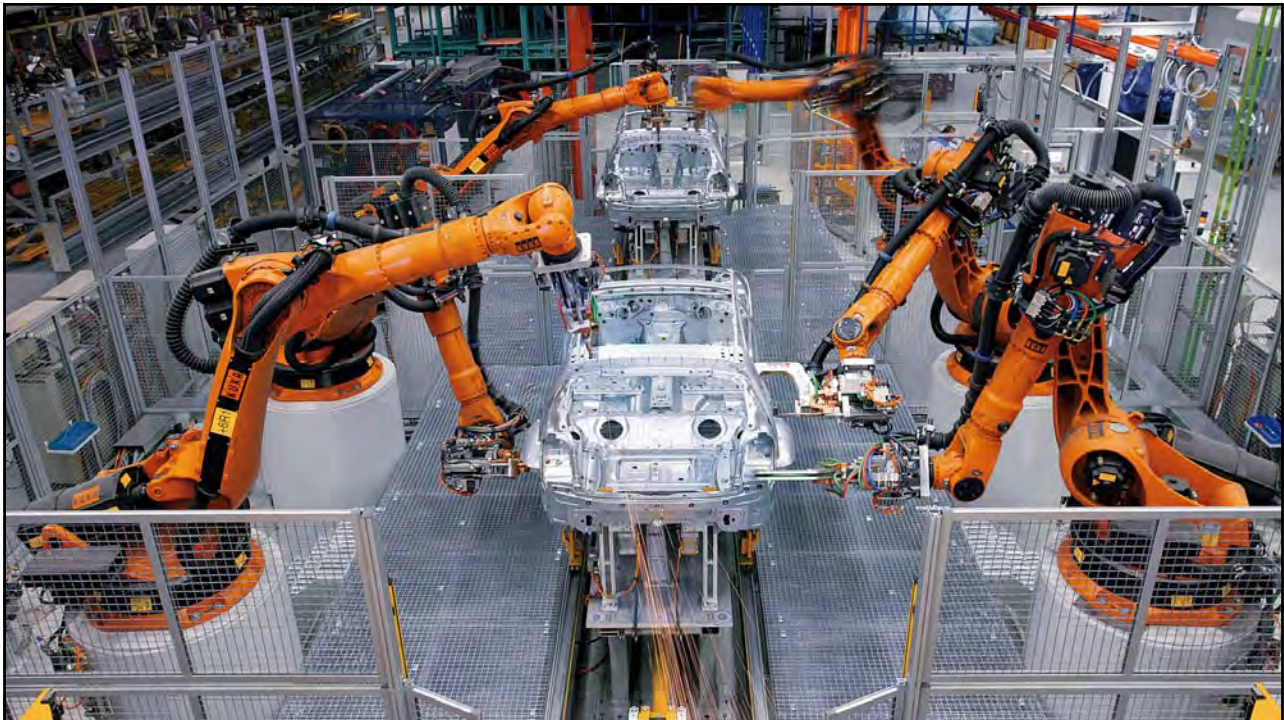

Preliminary Slides, only for preview