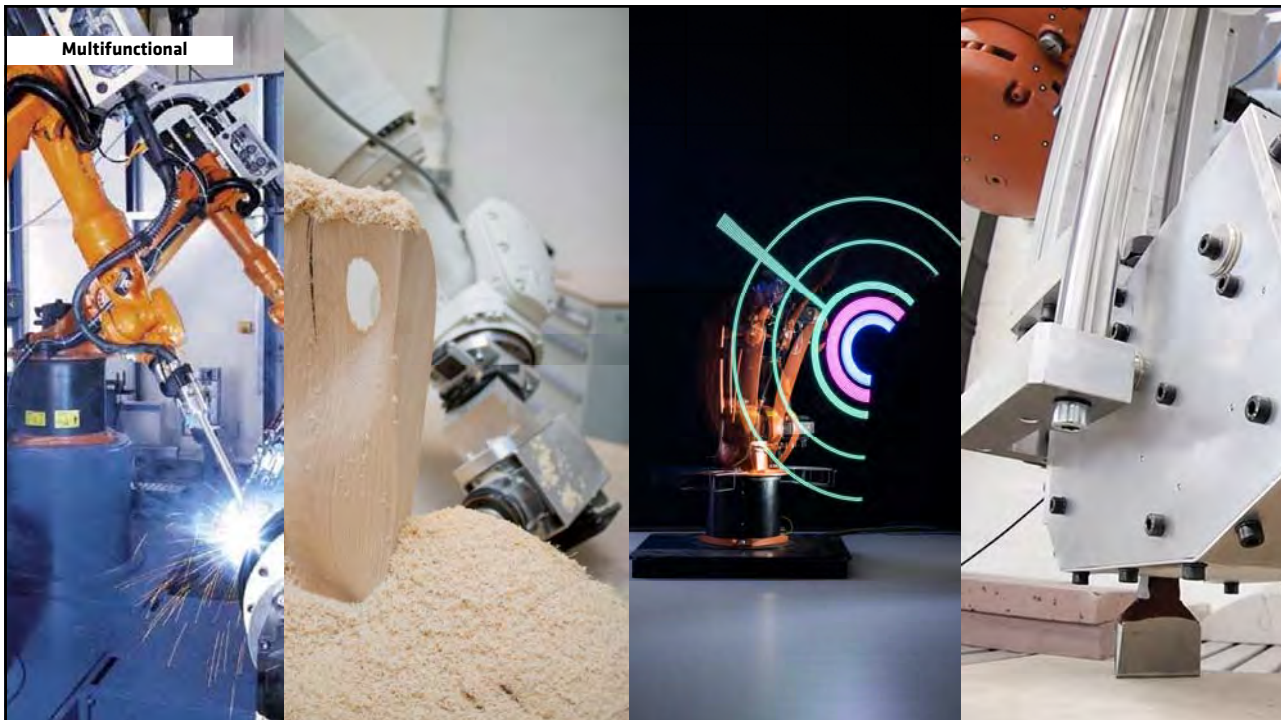

Preliminary Slides, only for preview