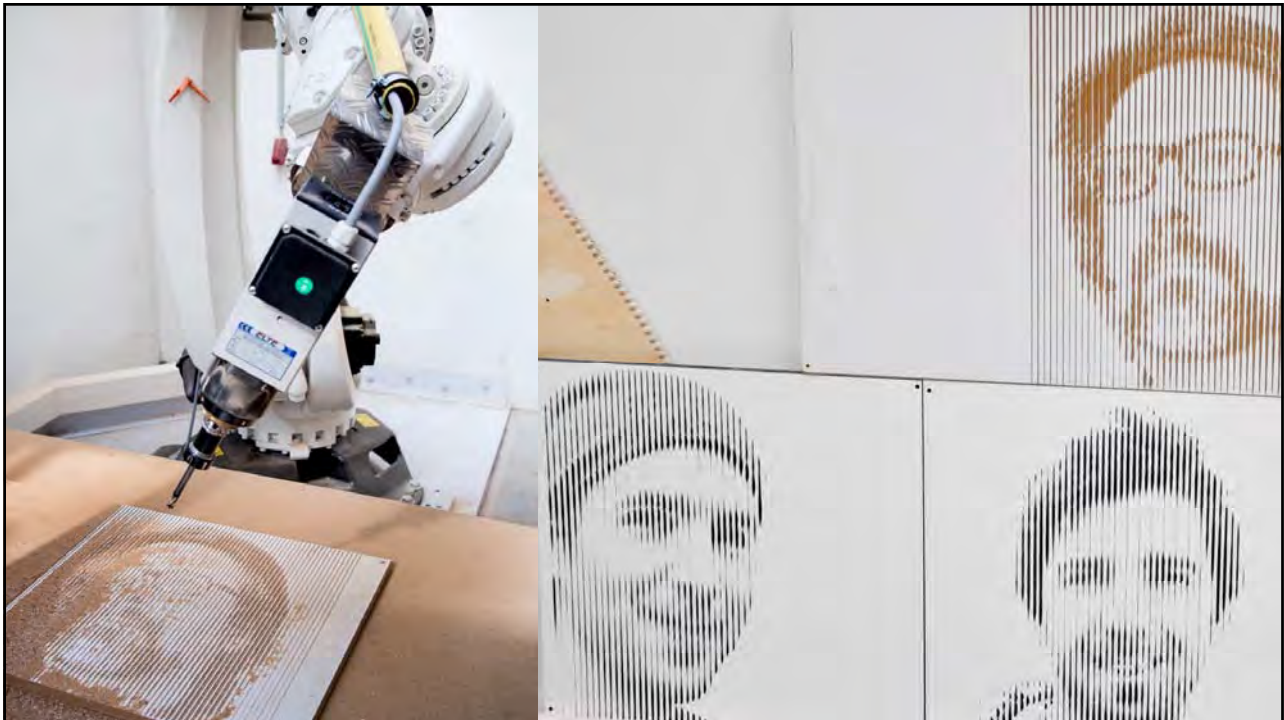

Preliminary Slides, only for preview