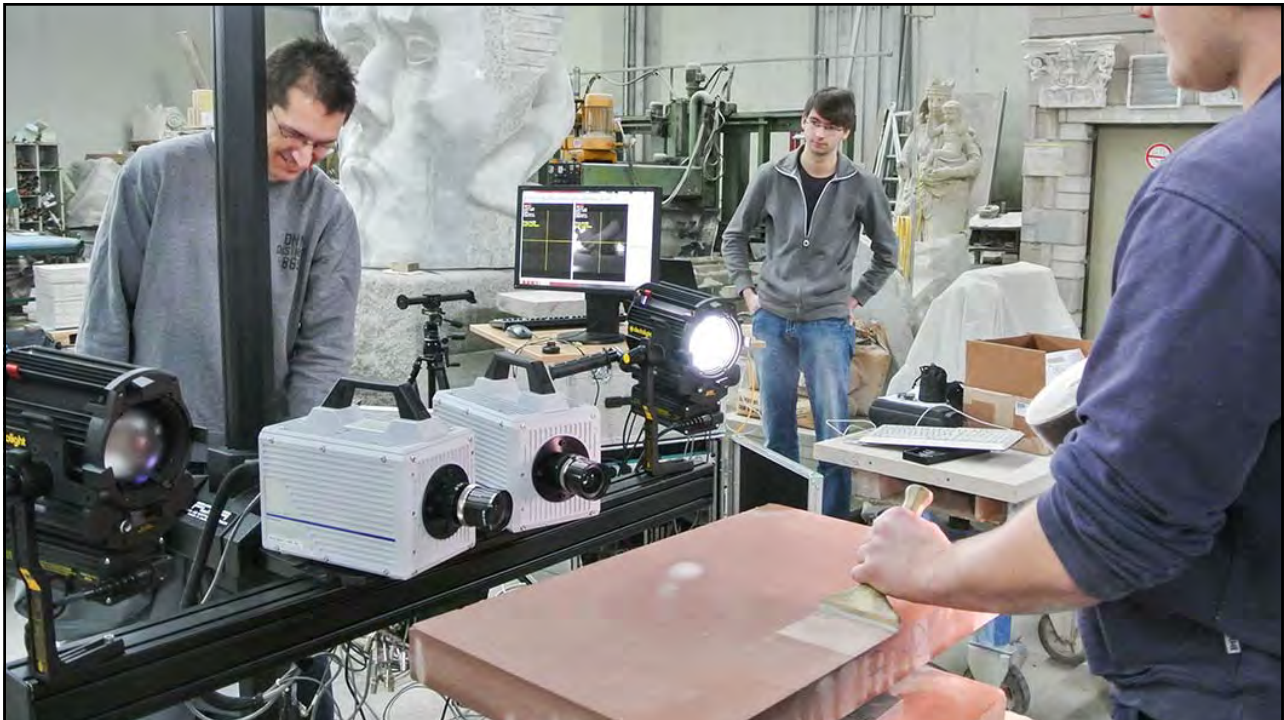

Preliminary Slides, only for preview