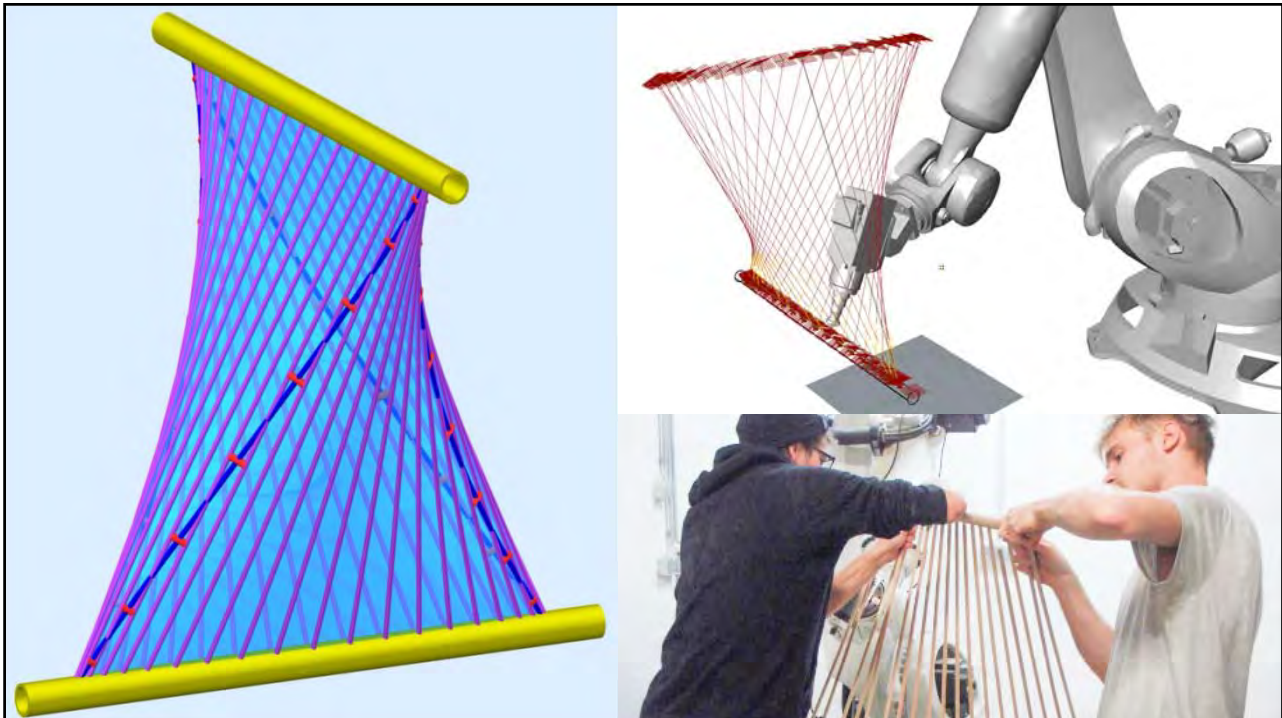

ROBOTIC WOODCRAFT

presents

ROBOTIC MASS CUSTOMIZATION

2-day workshop at the University for Applied Arts Vienna
in collaboration with

BECKER
BRAKEL

FWF
Robotic Woodcraft is funded by the FWF
Program for Arts-based Research (PERK)

Association for
Robots in Architecture

di:angewandte
Universität für Angewandte Kunst Wien
University of Applied Arts Vienna

Preliminary Slides, only for preview